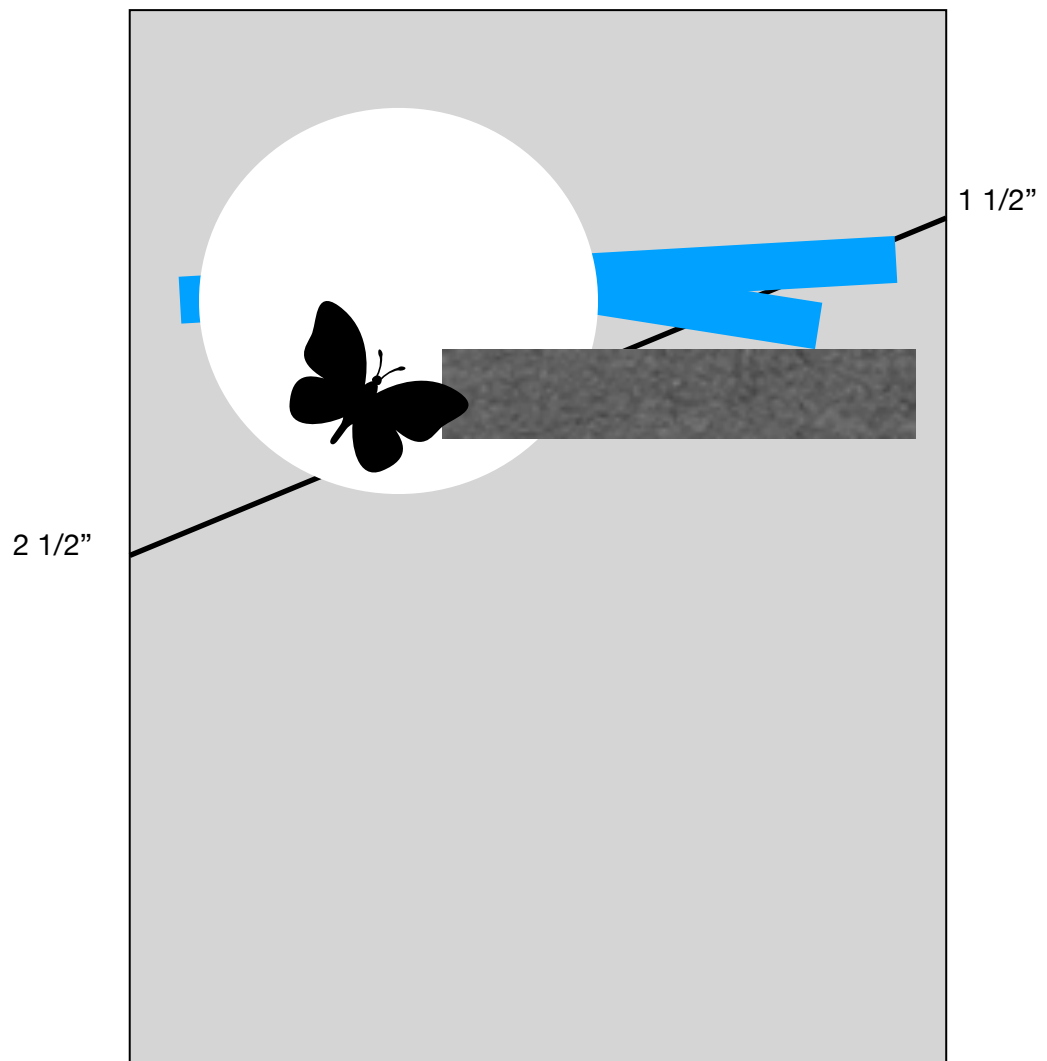

## Card Template #5

### **Card Template Directions**

4" x 11" cardstock base, scored at 5 1/2"

- 4" x 5.5" DSP (2 sheets that coordinate) (cut diagonally)
- 2 1/2" DSP cut with circle die or punch
- 2.5" x 1/2" Basic White
- 7" ribbon folded in half
- Scraps for accent images

This template easily makes 2 cards with the 2 sheets of DSP. Cut 2 of everything for 2 cards.